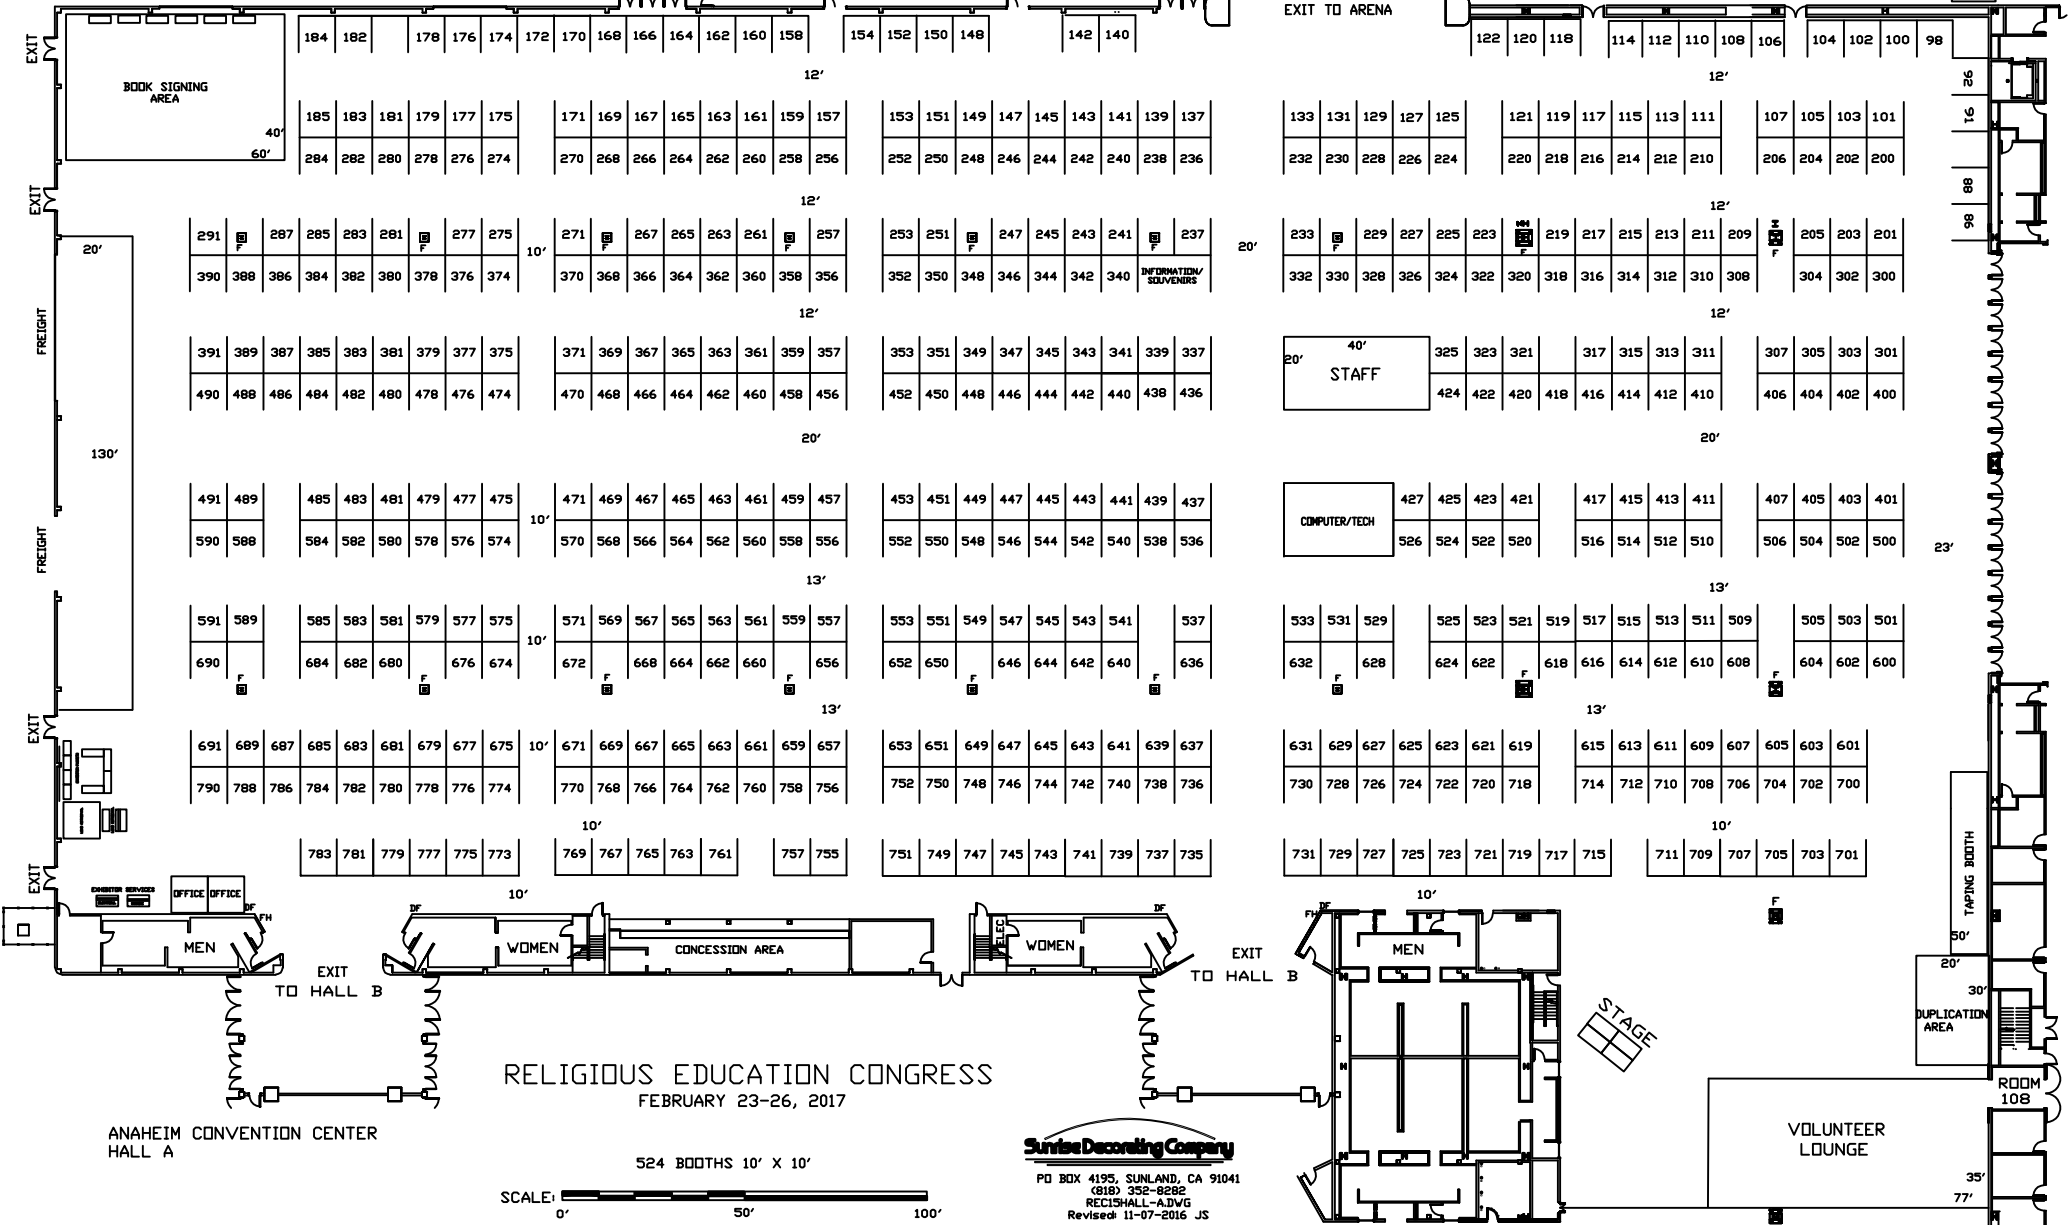

MAXIMUM OCCUPANCY 6,000

EXIT BLOCKED

EXIT

EXIT TO ARENA

EXIT

RELIGIOUS EDUCATION CONGRESS
FEBRUARY 23-26, 2017

524 BOOTHS 10' X 10'

SCALE: 0' 50' 100'

ANAHEIM CONVENTION CENTER
HALL A

Sunrise Decorating Company
PO BOX 4195, SUNLAND, CA 91041
(818) 352-8282
RECISHALL-ADWG
Revised 11-07-2016 JS

VOLUNTEER LOUNGE

ROOM 108