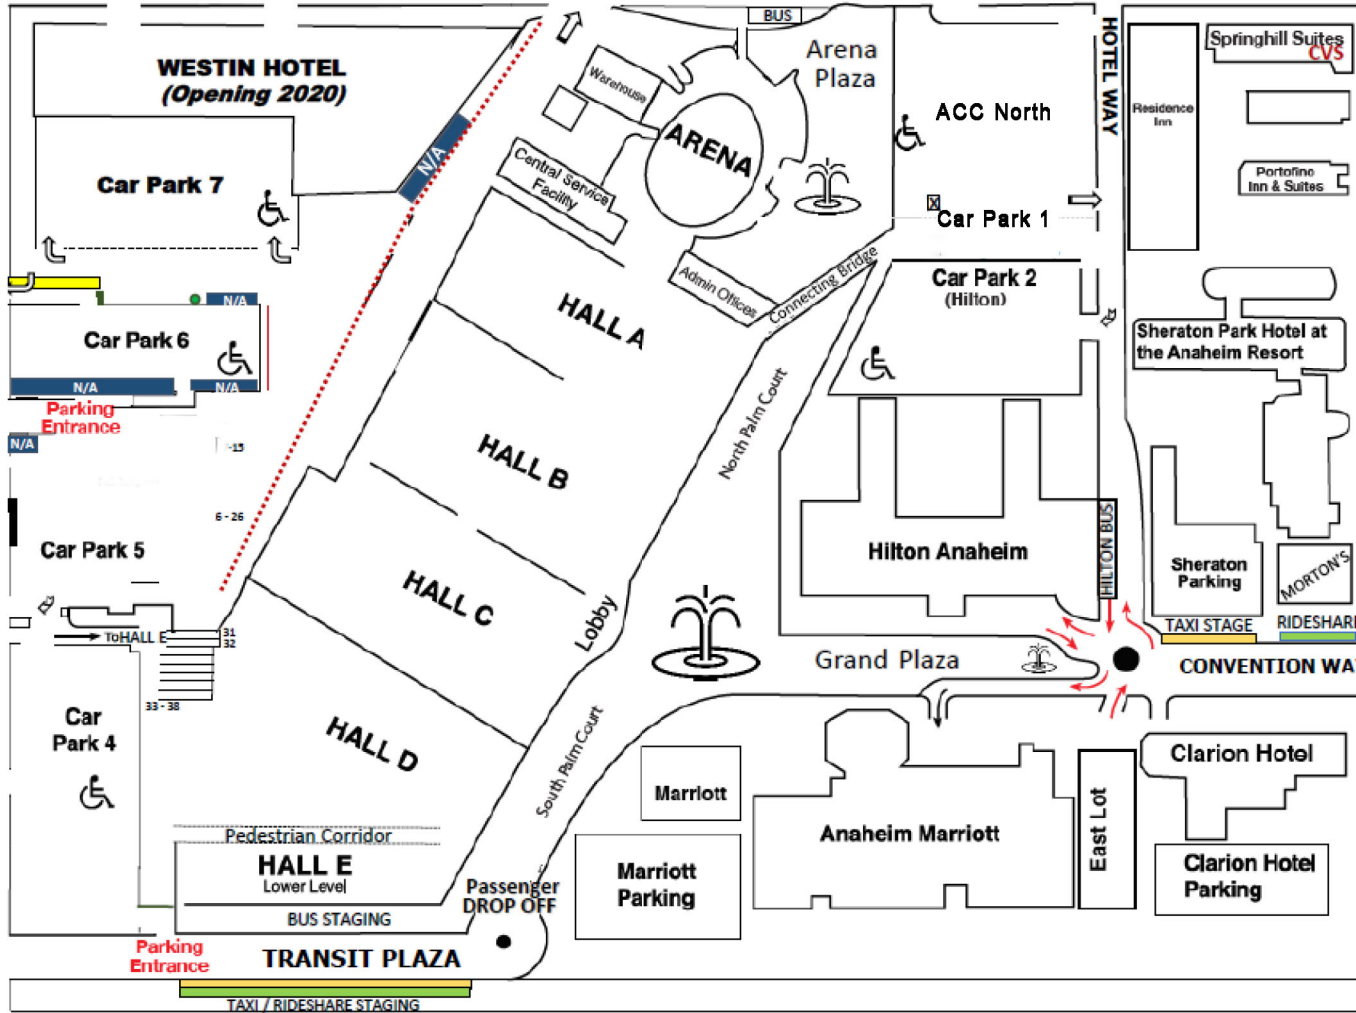

# ANAHEIM CONVENTION CENTER PARKING GUIDE

Updated 03/06/2019

DISNEY WAY

ACC Parking at  
The Shops at  
Anaheim  
Gardenwalk

Hyatt House  
Walgreens

Disney's  
Toy Story  
Parking

DLAND DRIVE

WEST STREET

KATELLA AVE

Parking  
Entrance

HOTEL WAY

HARBOR BLVD

CONVENTION WAY

Parking  
Entrance

TRANSIT PLAZA

TAXI / RIDESHARE STAGING