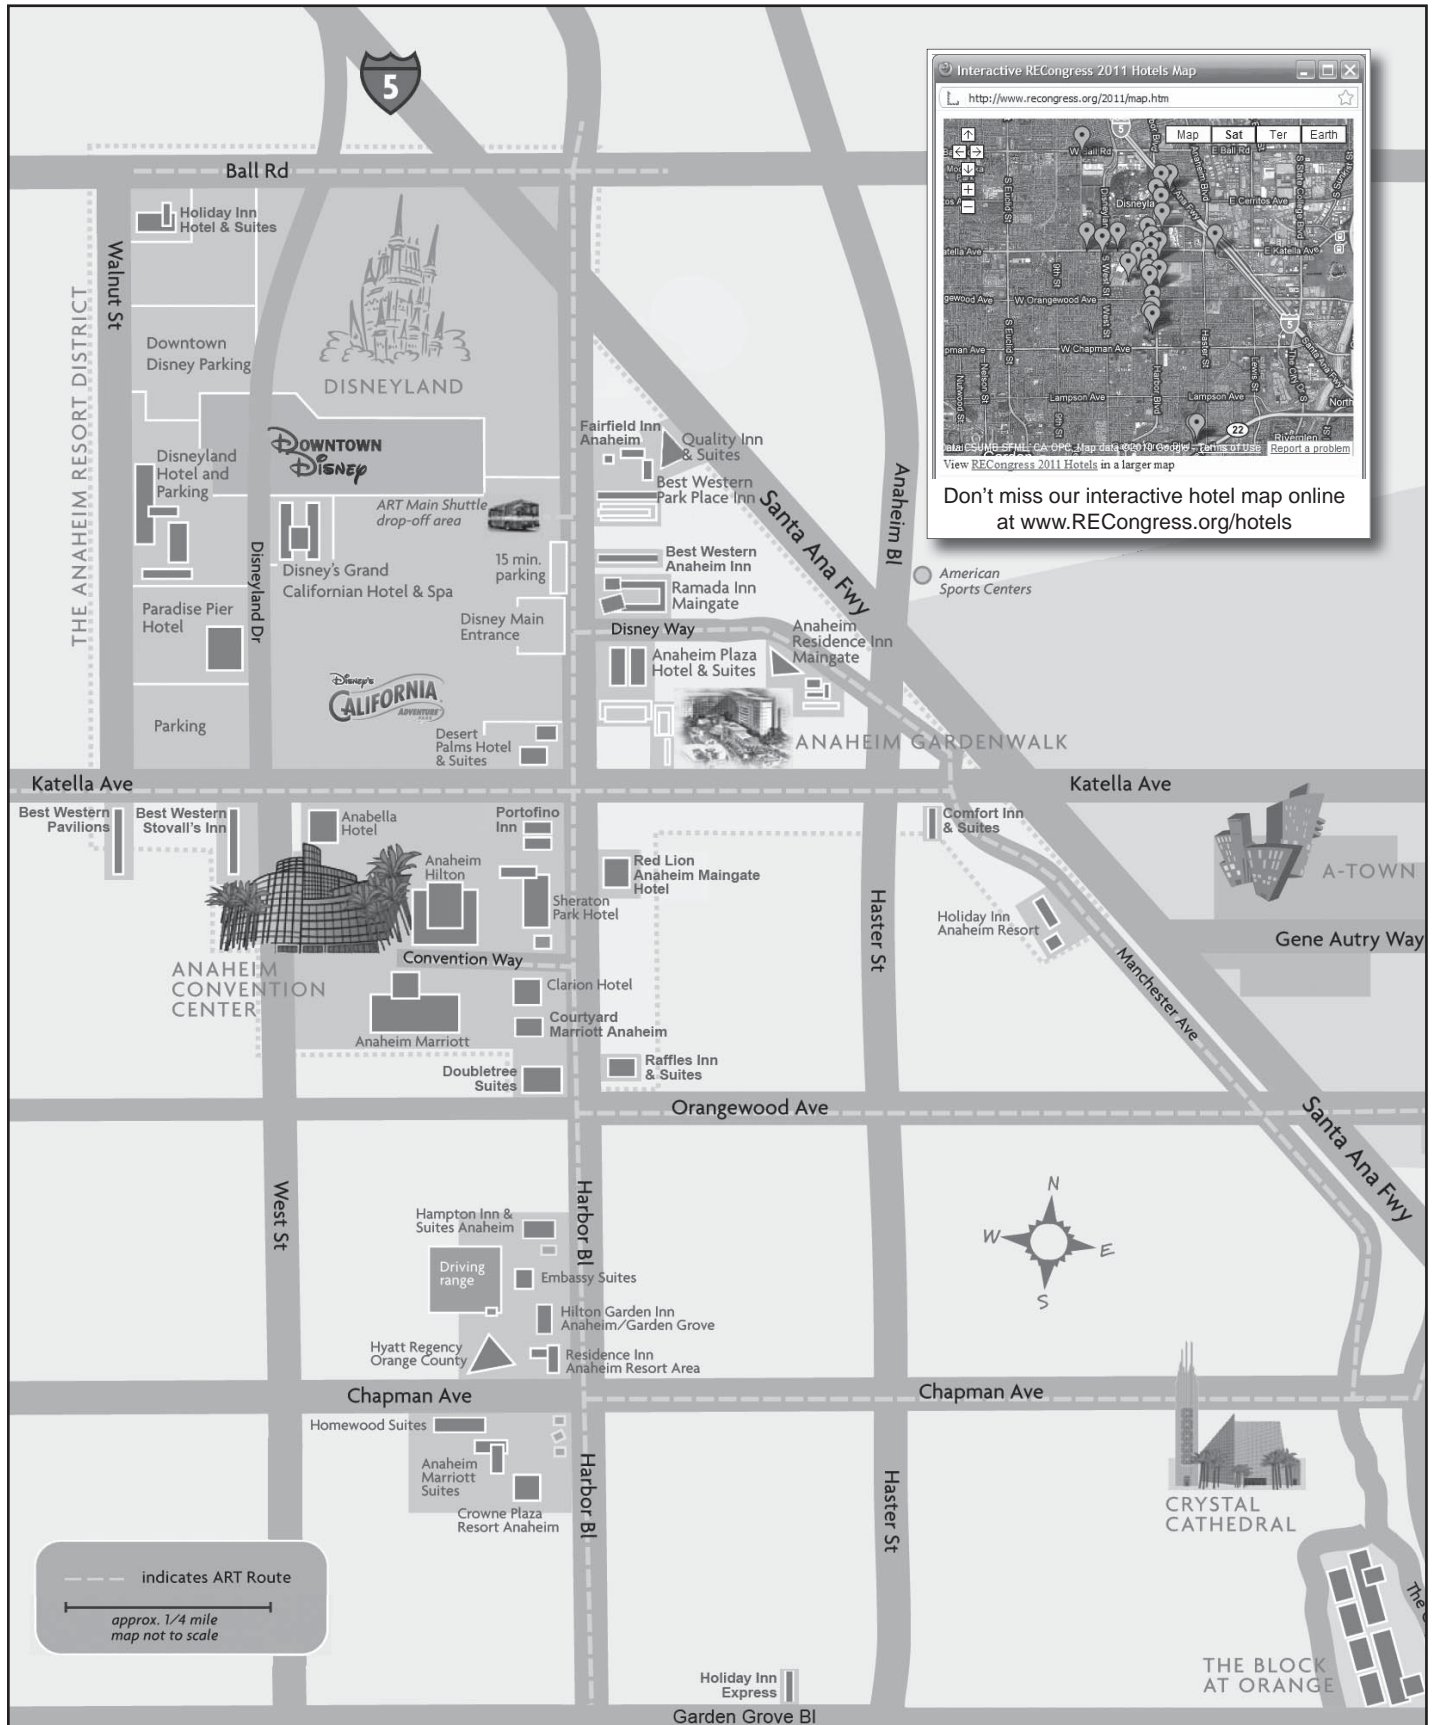

ANAHEIM AREA MAP

MARCH 22 (YOUTH DAY) & 23-25, 2012

ANAHEIM CONVENTION CENTER AREA HOTEL MAP

You can find additional maps and downloadable hotel information and updates to listings at www.RECongress.org/hotels. Be sure to check our online interactive map showing hotel locations and pricing.